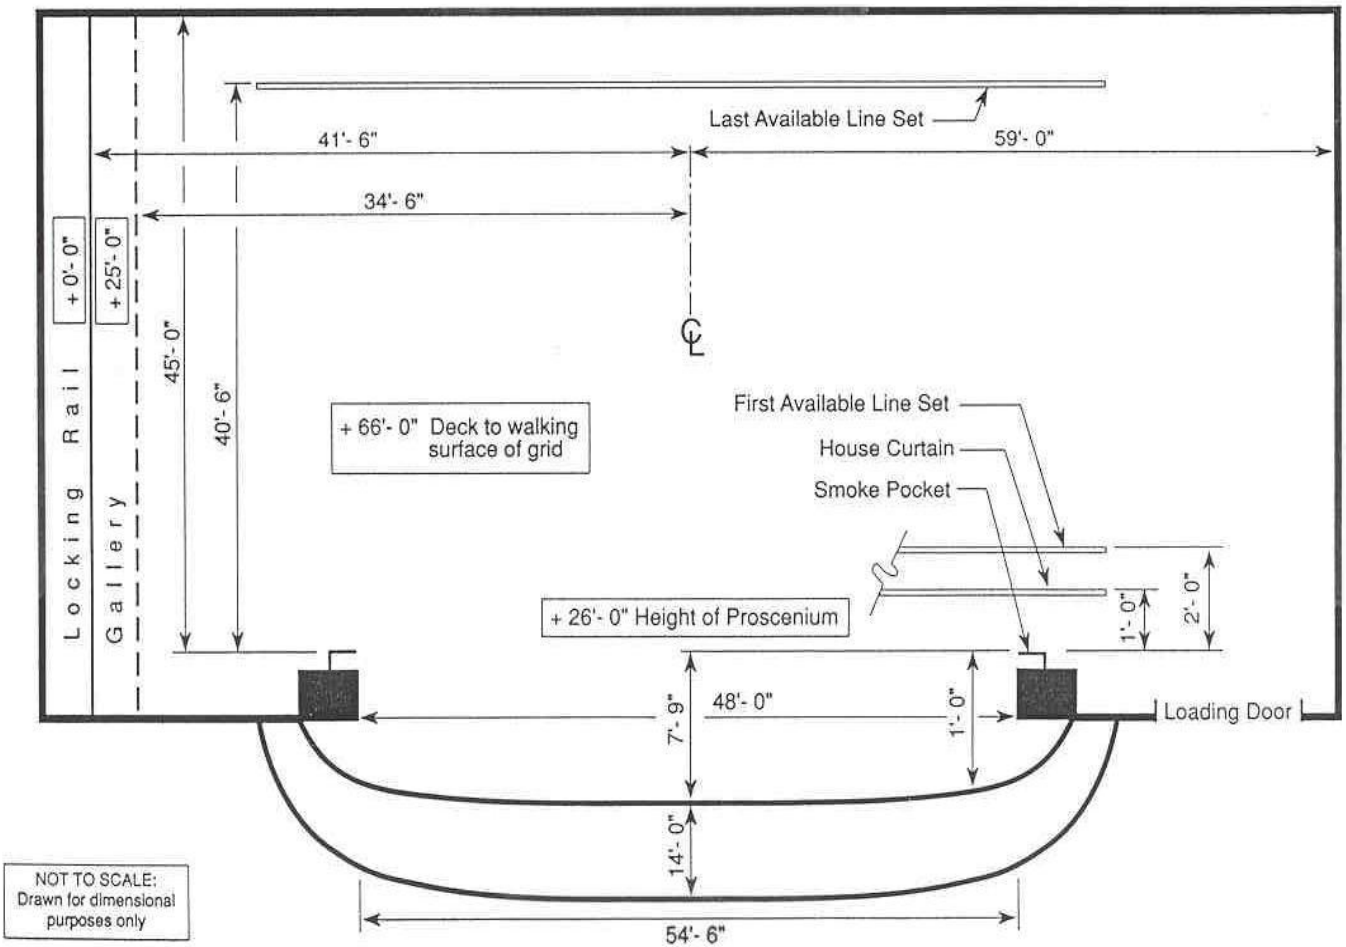

Selena Auditorium Floor Plan

THEATER SEATING

Orchestra	824
Mezzanine	981
Balcony	<u>721</u>
Total Capacity	2,526

BOX OFFICE

Computerized Box Office
Box Office Manager/Treasurer

Exclusive Ticket Agent for:
TicketMaster, 361-881-8499

Stage Supervisor, Events Coordinator:
Danny Vaughan, 361-826-4114

See the TECH INFO Chart for additional information on the
AmericanBank Center Selena Auditorium.